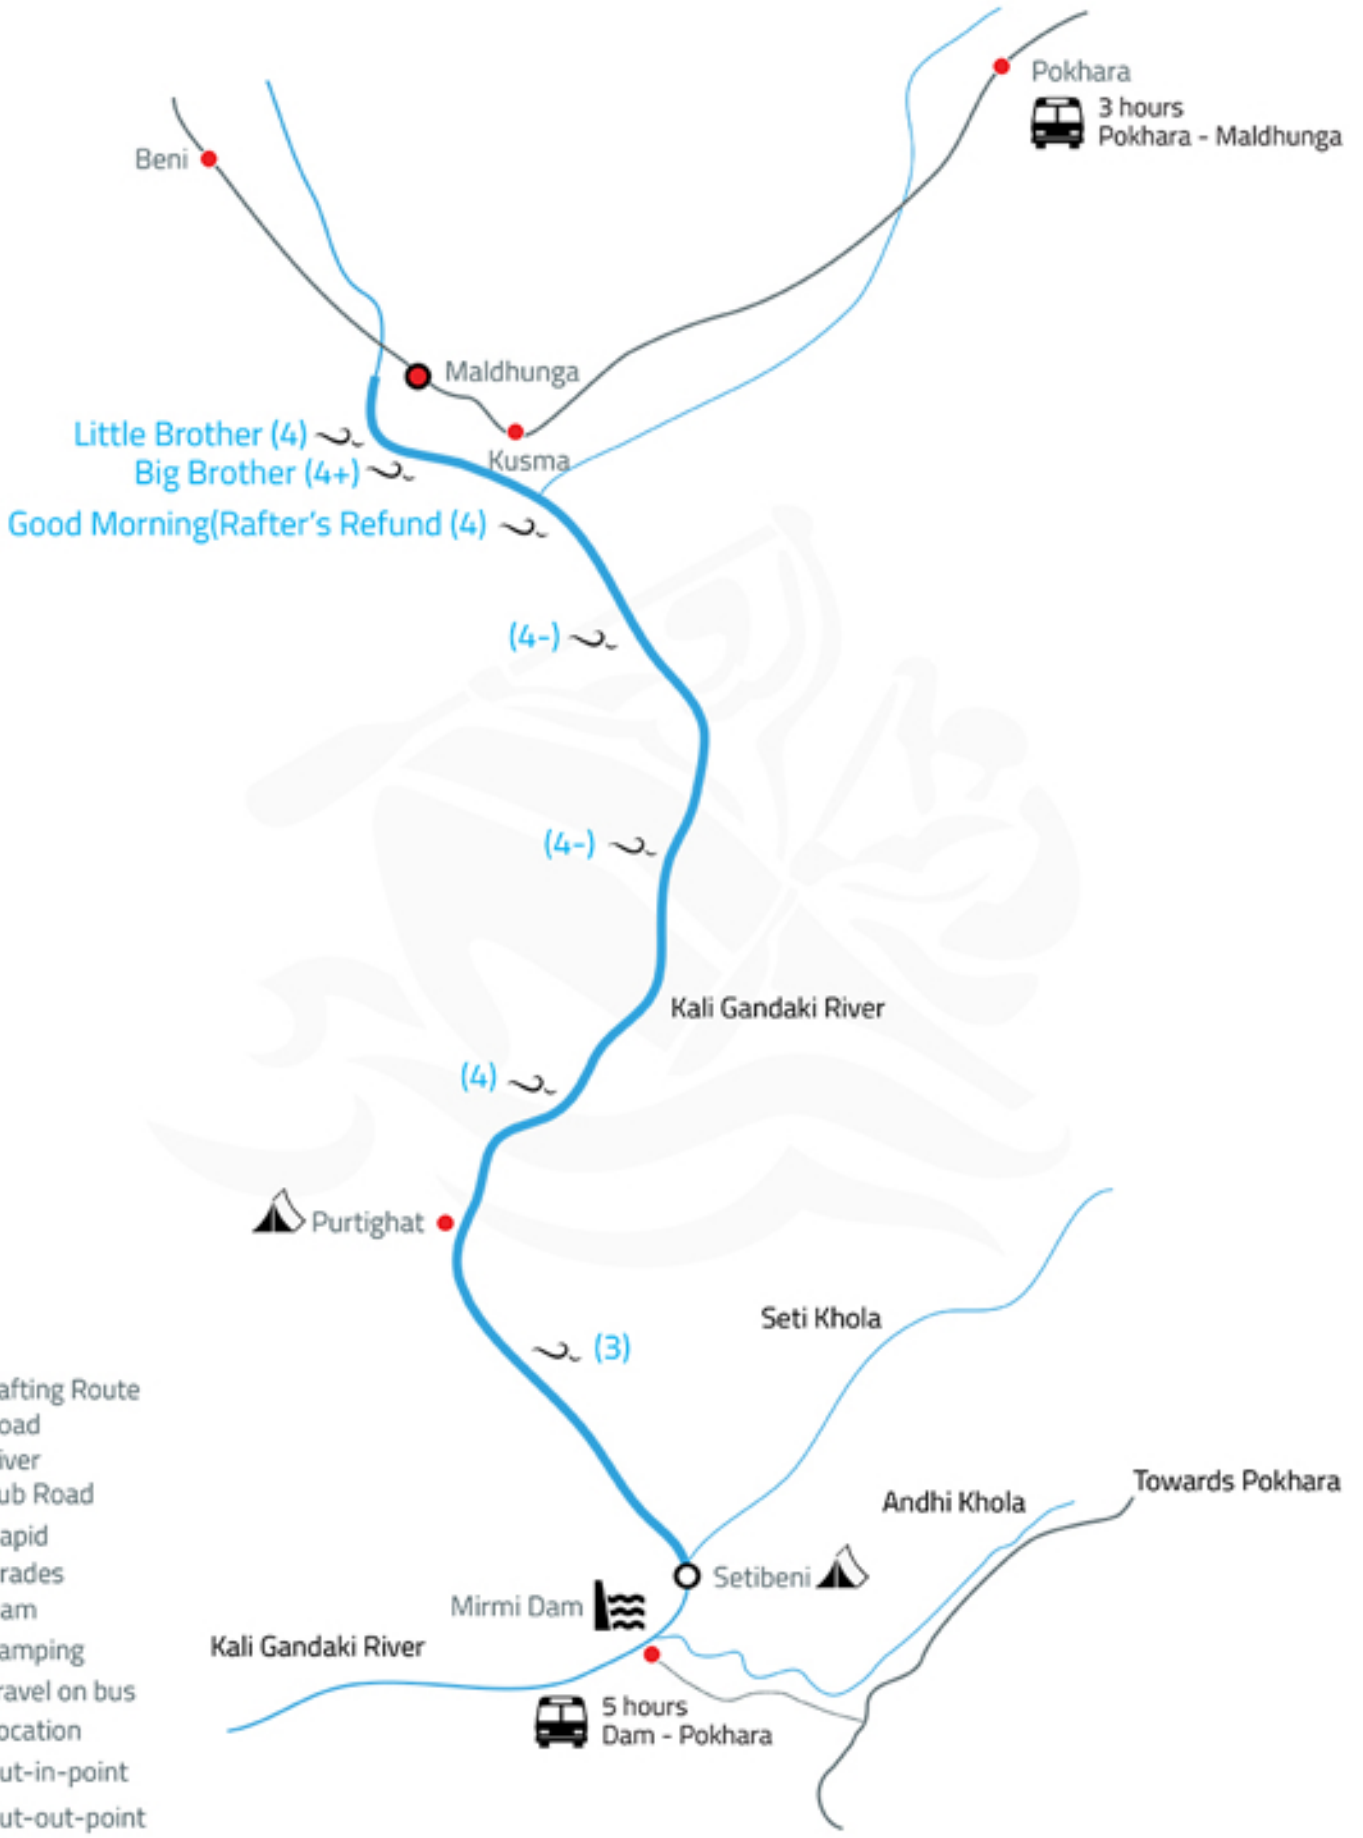

Kaligandaki - Map

3 DAYS

MAR-JUNE, SEP-NOV

III TO IV

55 KM

N

For more details call us at +977-1-4701456 or Email us at info@nepalriverrunner.com