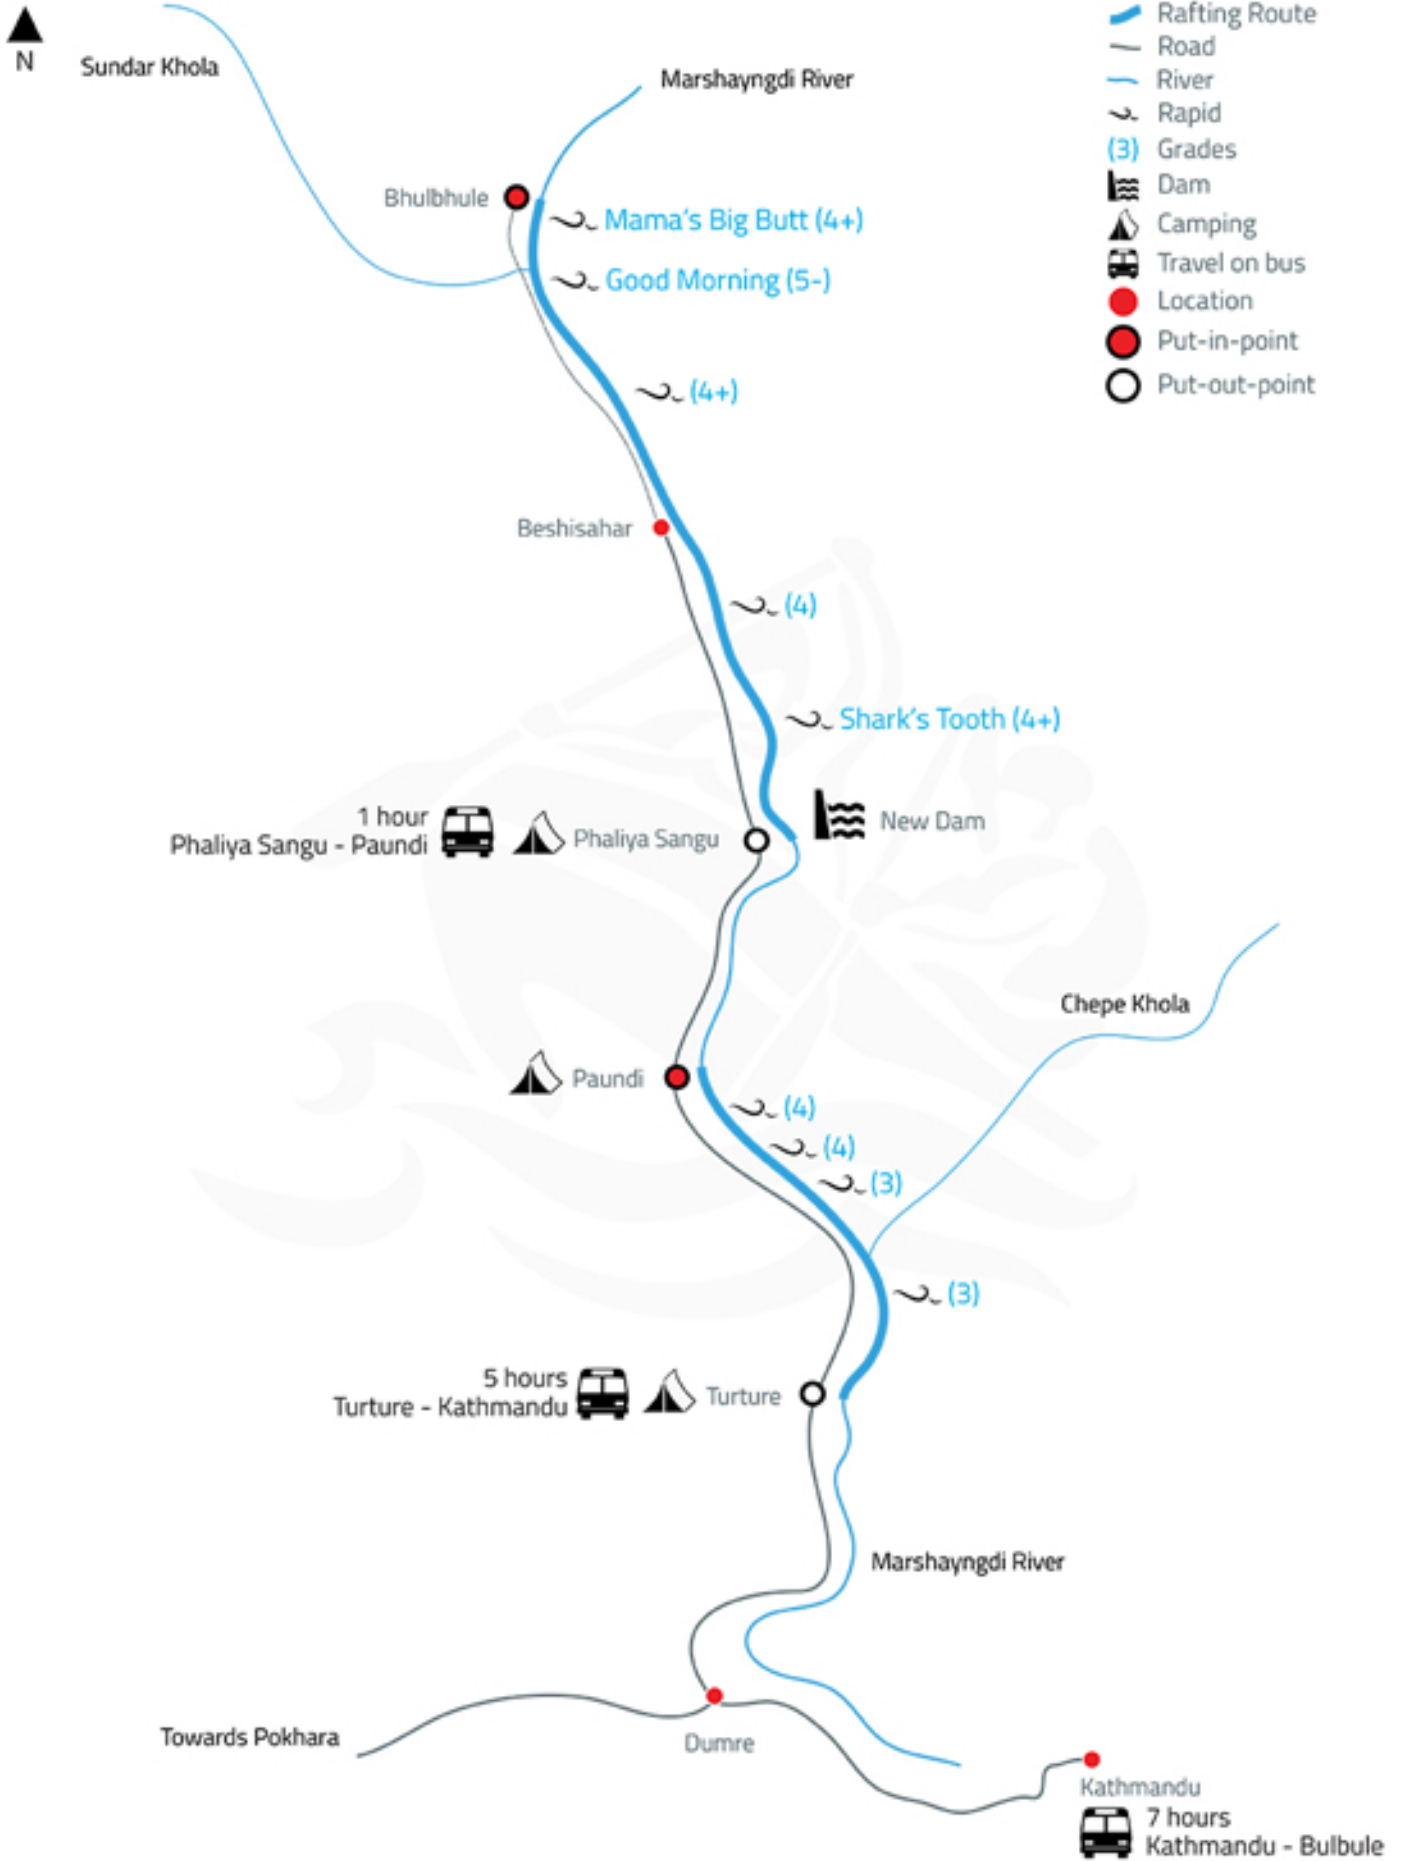

Marshyangdi - Map

3 DAYS

OCT-DEC

IV TO V

47 KM

For more details call us at +977-1-4701456 or Email us at info@nepalriverrunner.com