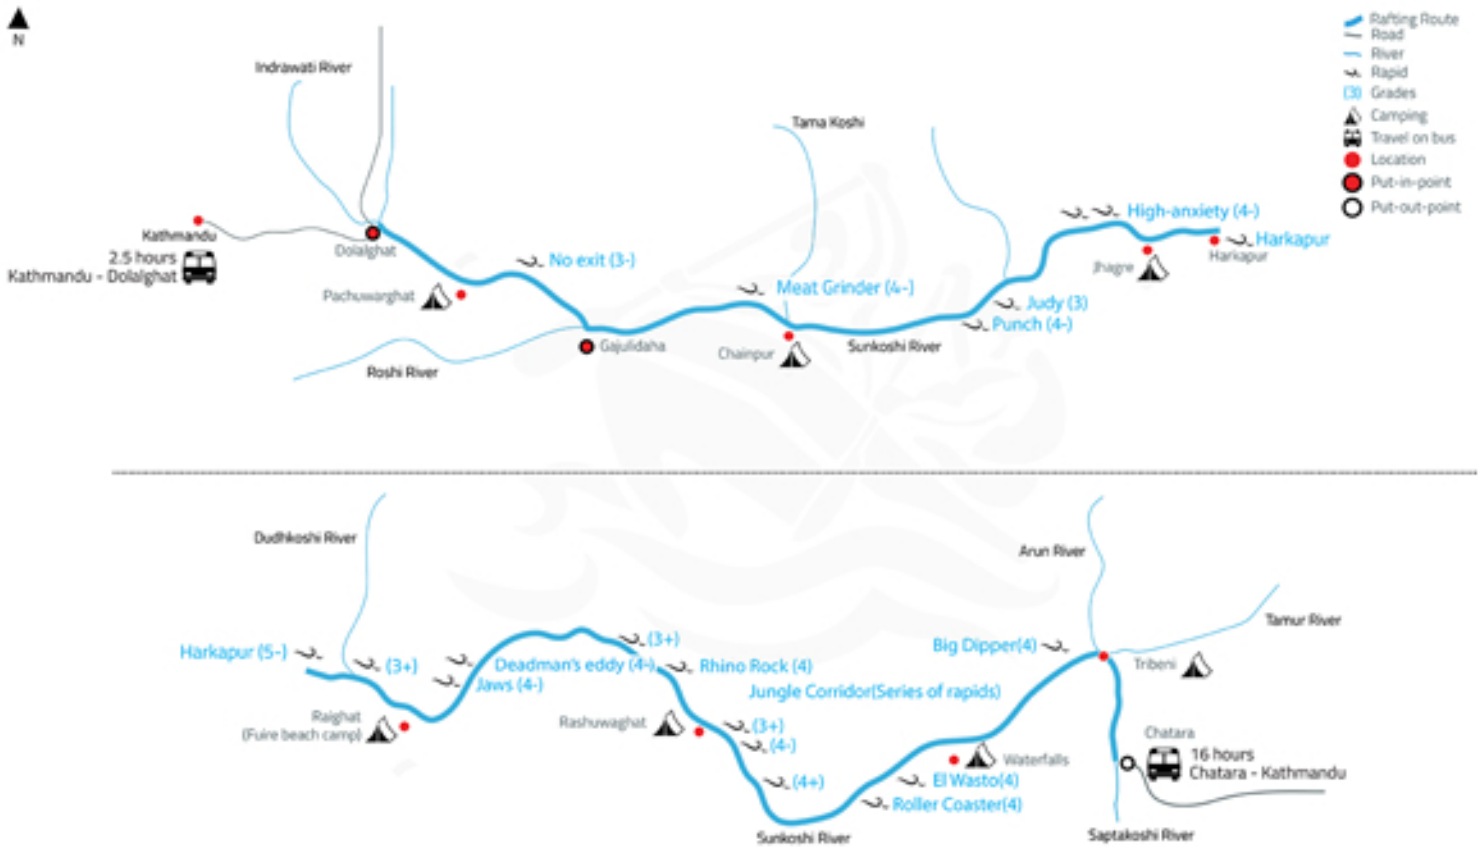

Sun Koshi - Map

8-10 DAYS

MAY-JUNE, OCT-NOV

III TO IV+

270 KMS

For more details call us at +977-1-4701456 or
Email us at info@nepalriverrunner.com