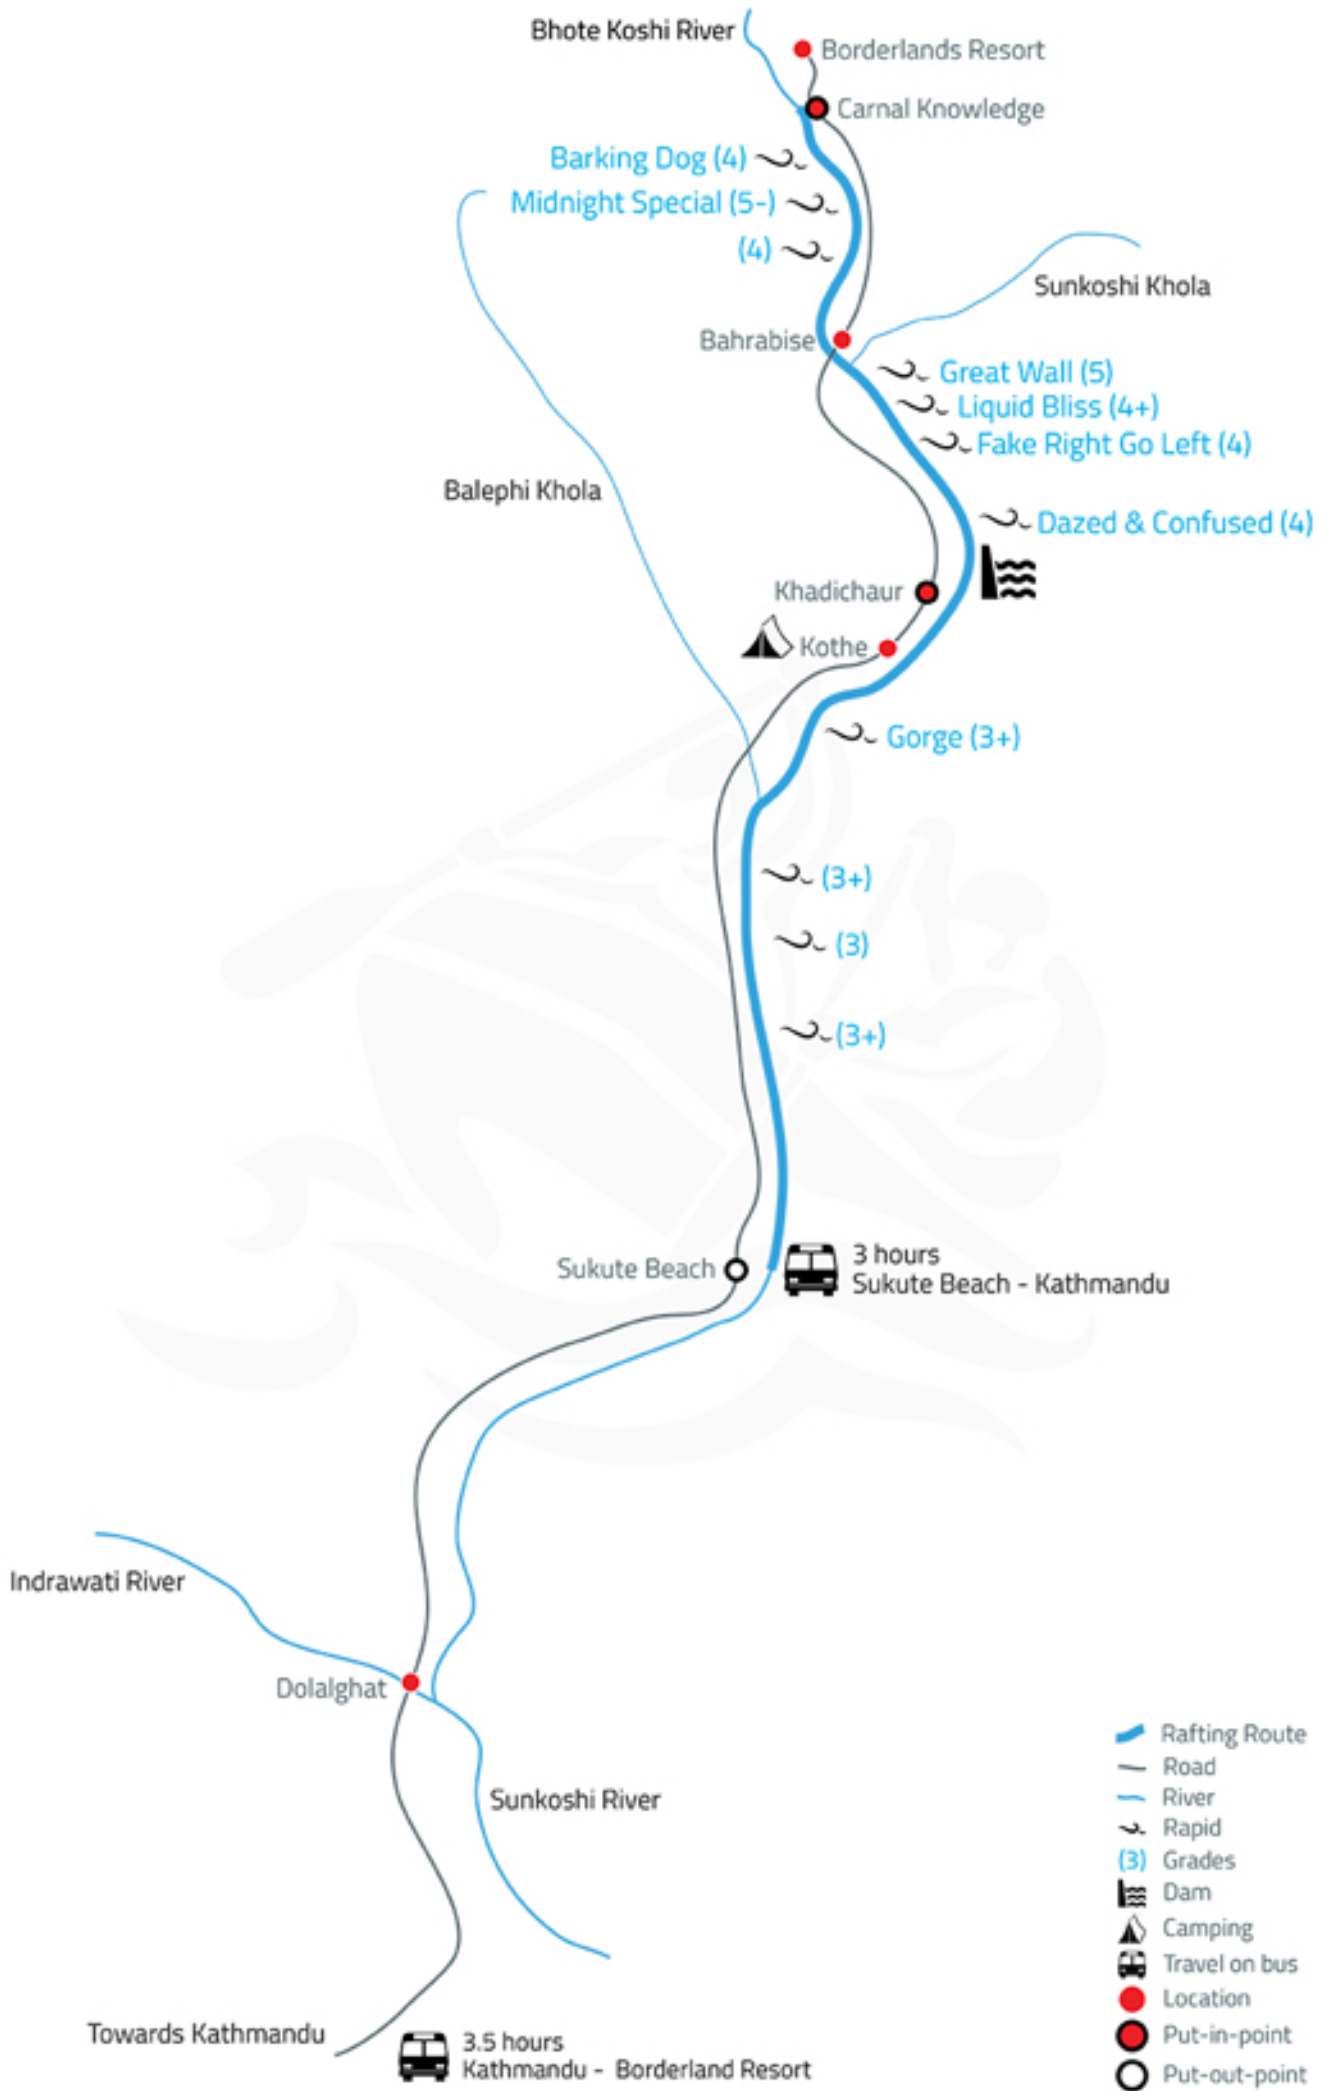

Bhote Koshi - Map

2 DAYS

MAR-JUNE, SEP-NOV

III TO V

33 KMS

N

For more details call us at +977-1-4701456 or Email us at info@nepalriverrunner.com