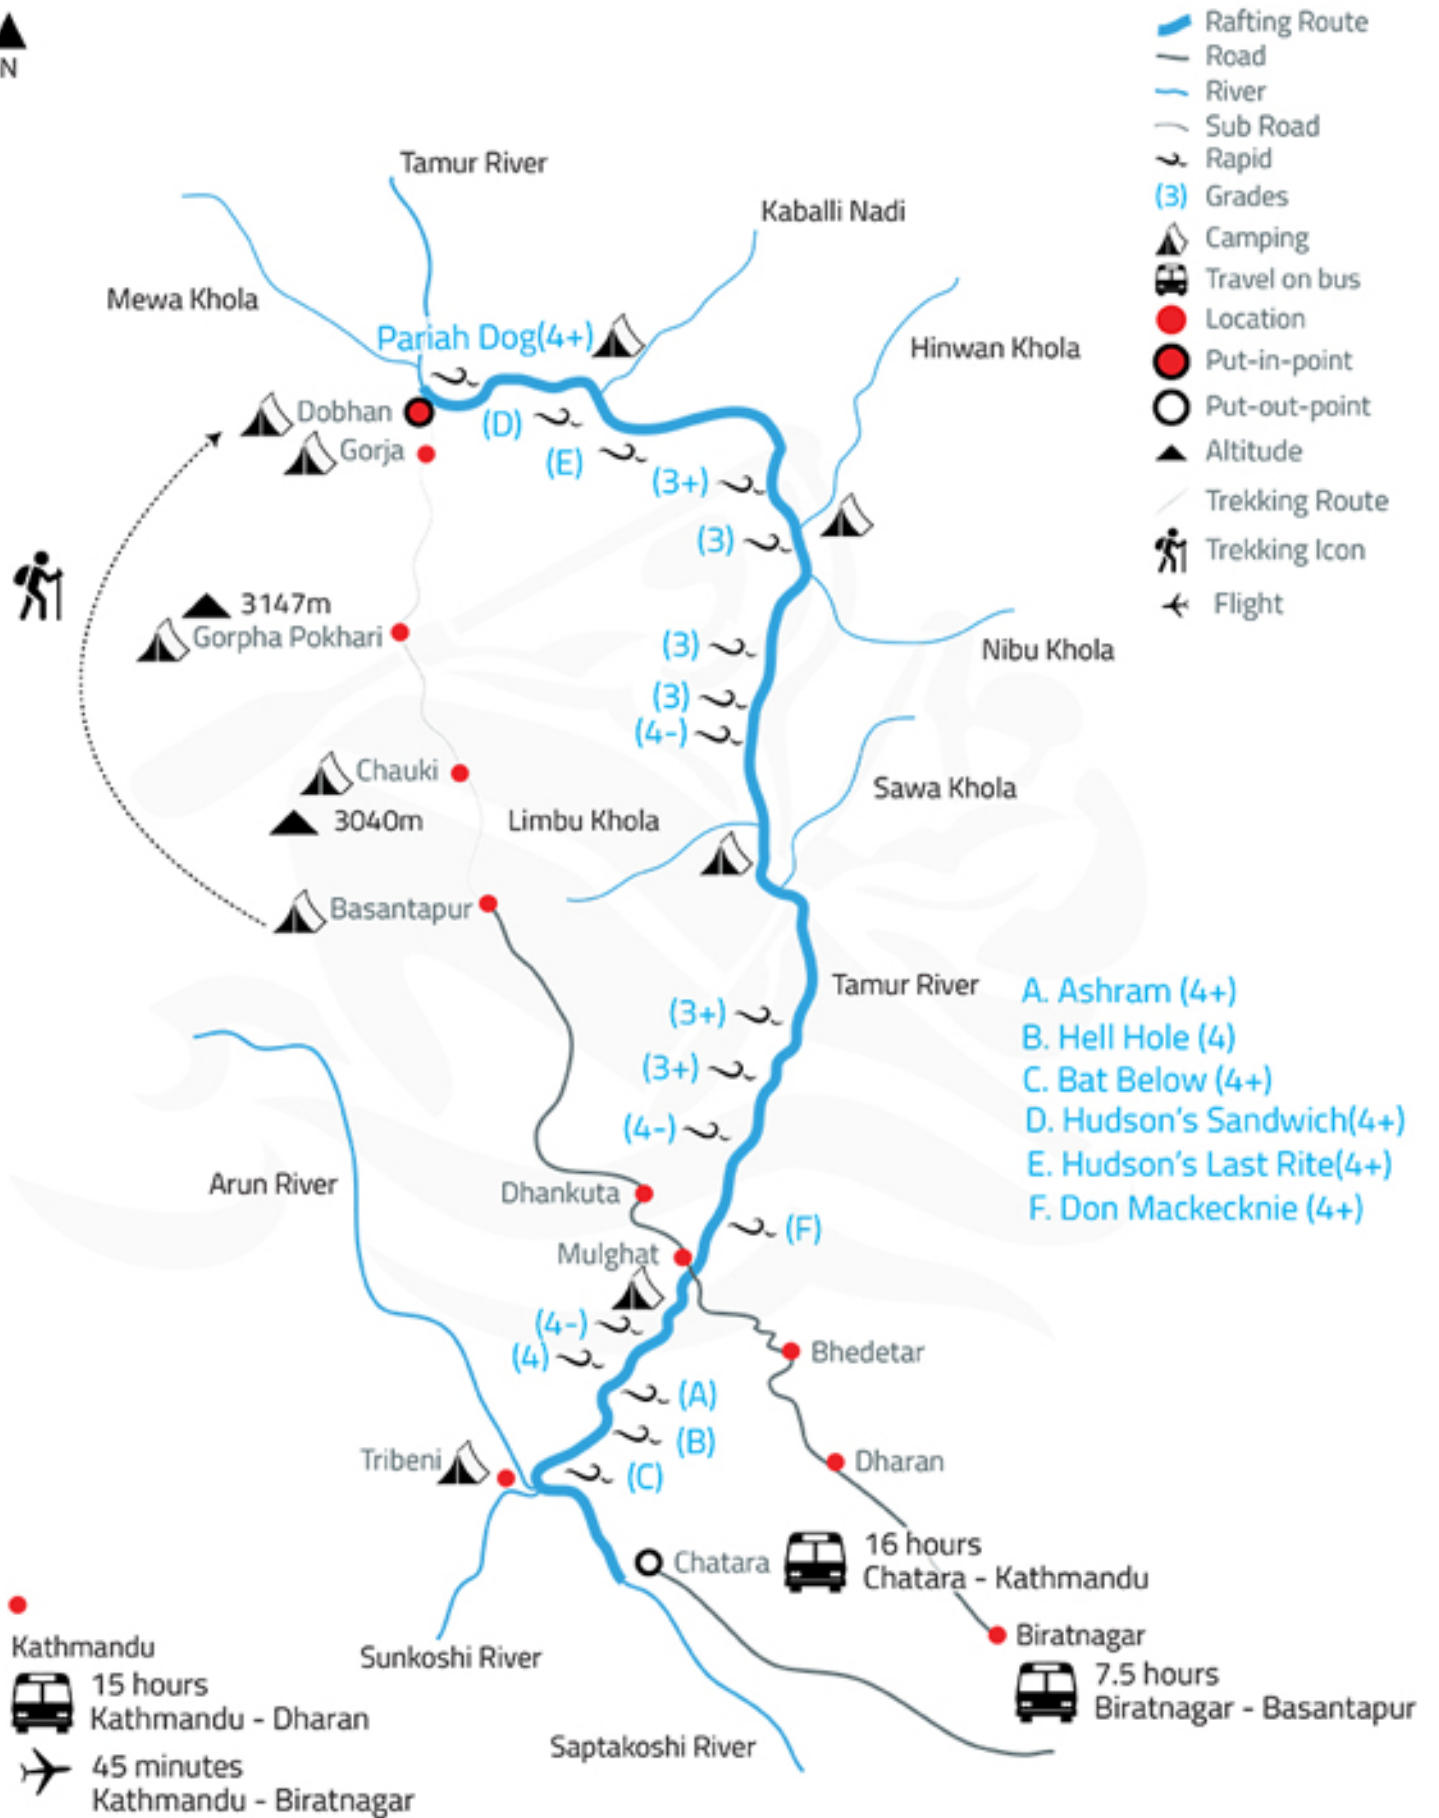

Tamur - Map

12 DAYS

MAR-JUNE, SEP-NOV

III TO V (-)

131 KM

N

For more details call us at +977-1-4701456 or Email us at info@nepalriverrunner.com